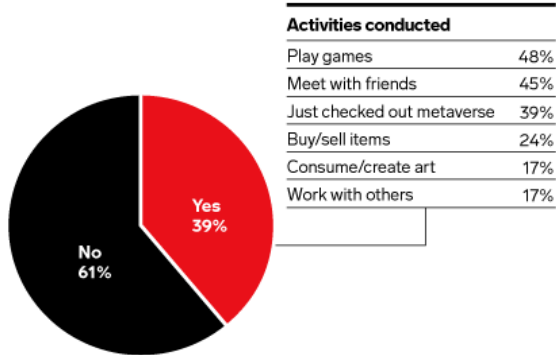

Yes, but: Some lawmakers have voiced worries over the possible dangers of allowing younger people to access Horizon Worlds.

- Online harassment, mental health, and privacy concerns have all been brought up, and some lawmakers have questioned the effectiveness of Meta’s safety precautions.
- Despite these concerns, the business has attempted to closely partner with safety advocates and authorities to address the possible hazards, and Meta's interactions with external stakeholders appear to have allayed some of the worries.
- To address privacy and safety concerns, Meta implemented safeguards for teen users, including a “friends-only” default mode, barring minors from public events, and introducing a "Parental Dashboard" for guardians to monitor and manage their children's accounts.

Why it matters: Meta's extension of Horizon Worlds to teens underscores the growing importance of the metaverse in tech, emphasizing the need for companies to proactively tackle safety and privacy concerns as virtual reality reaches younger audiences.

- This move also represents Meta's ongoing efforts to transition from its social media roots and establish a stronger foothold in the rapidly evolving metaverse landscape.

Activities That US Teens/Adults Have Conducted Within the Metaverse, Feb 2023

% of respondents

Have used metaverse in last year

Note: n=495 ages 13+ who are somewhat familiar, moderately familiar, or extremely familiar with the metaverse

Source: KPMG, "KPMG Consumer Pulse Survey: Winter 2023," Feb 27, 2023

281081

InsiderIntelligence.com